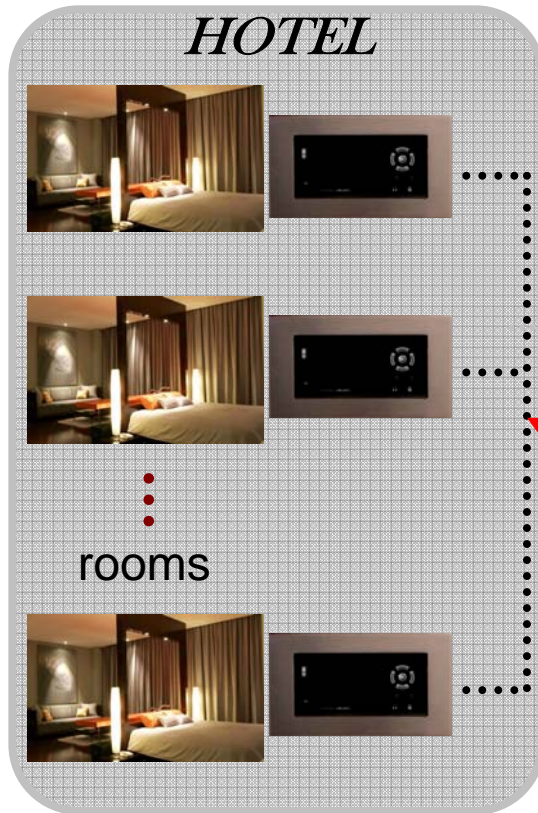

Fontini

INSTALLATION

NO SERVER REQUIRED AT THE HOTEL

Streaming	[20kbps / 128kbps]
Average Radio	64kbps