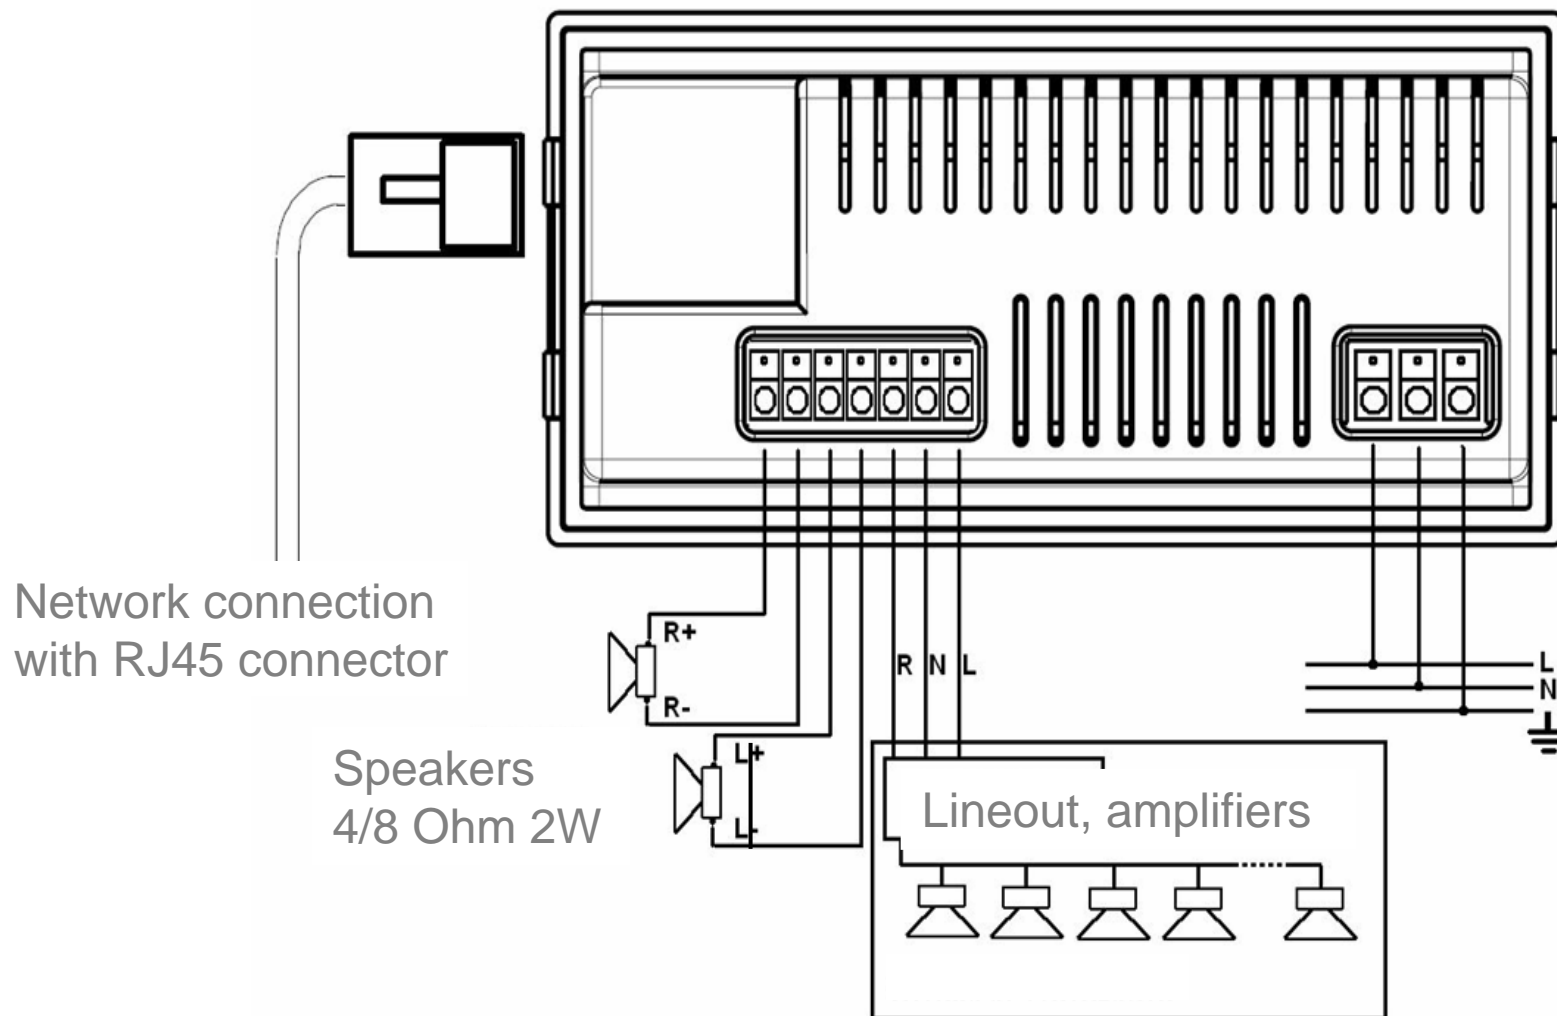

FONTINI E-RADIO

Connections