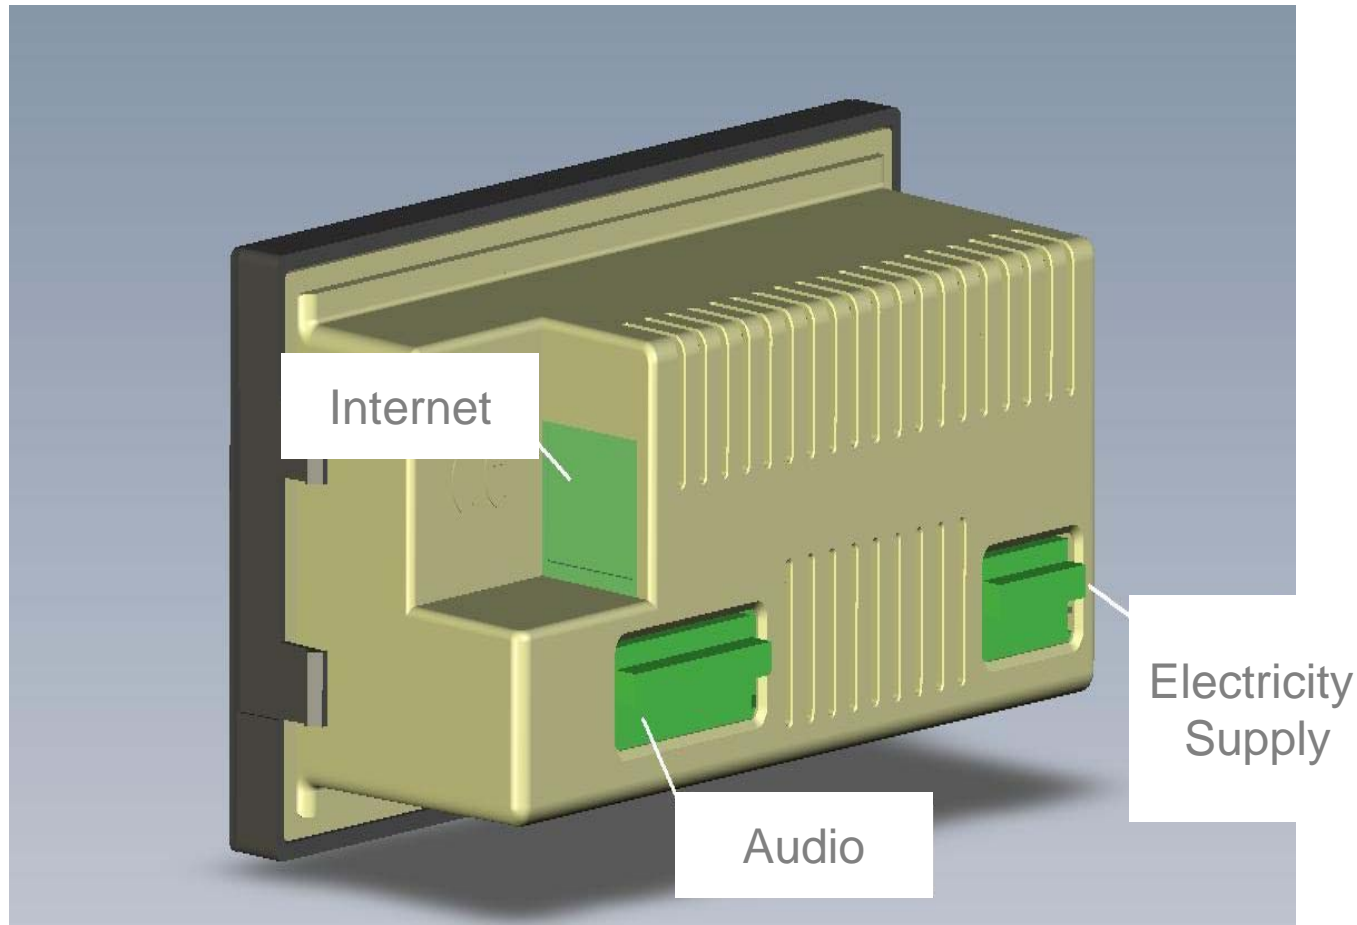

Unique fitting internet-sound system

Easy to use for all skills
No Manual REQUIRED

Wall embedded format [115*40*45mm]

Fit into a double standard electrical box

Fontini

FONTINI E-RADIO

Back

110/220 AC V 50/60Hz integrated power supply